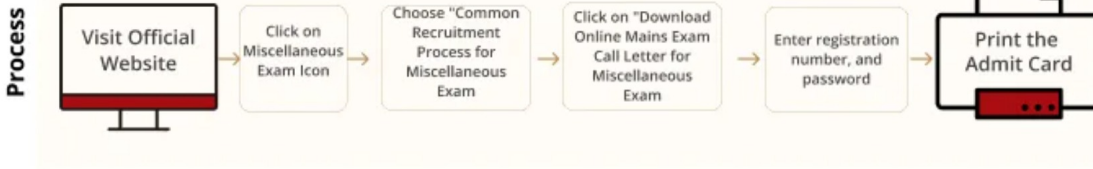

WBPSM Miscellaneous Admit Card 2023

The Admit Card plays a crucial role as it serves as a key document for gaining access to the examination venue. It contains essential details such as your roll number, examination date, time, and the assigned examination center. You must download your admit card and carry a printed copy with you when you go to the examination venue. It's important to note that the admit cards for different stages of the examination will be released separately on the [official website of WBPSM](#).

How to Download WBPSM Miscellaneous Admit Card 2023

To obtain your WBPSM Miscellaneous Admit Card 2023, follow these straightforward steps:

Steps to download Admit Card

Check all the steps to download the admit card

To be released

[Source: The Dhronas]

Below we have decoded each step reflected in the infographic above for your reference:

1. Visit the official WBPSM website.
2. Now, click on the tab labeled "Miscellaneous Exam".
3. Thereafter, a new page will appear. Then choose "Common Recruitment Process for Miscellaneous Exam."
4. On the new page, find and click on "Download Online Mains Exam Call Letter for Miscellaneous Exam."
5. Enter your Registration Number or Roll Number and Password or Date of Birth to retrieve your WBPSM Miscellaneous Admit Card 2023.
6. Your Admit Card will appear on the screen; make sure to download it and print it for future reference.

Details Mentioned on WBPSM Miscellaneous Admit Card 2023

The WBPSM Miscellaneous Admit Card 2023 will contain all the essential information about the exam and the candidate. Make sure to check the following details for accuracy: