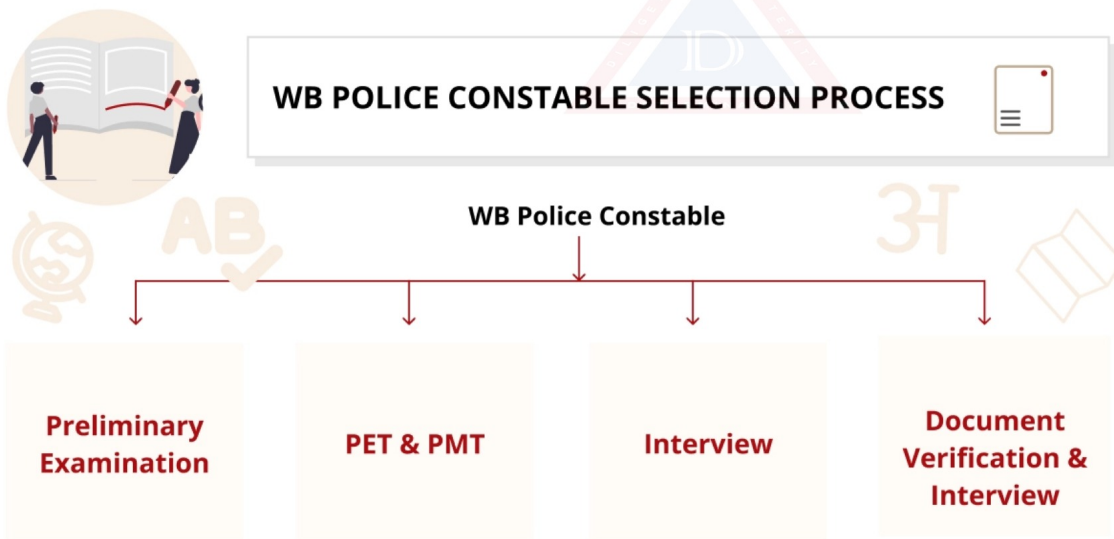

The **West Bengal Public Service Commission (WBPS)** conducts the WB Police Constable Physical Test as part of the selection process for the post of Constable. These tests are crucial in determining the physical fitness and endurance of candidates, ensuring they are capable of handling the demands of the job. In this blog, we will delve into the various aspects of the WB Police Constable physical test, including the requirements, preparation tips, and common challenges faced by aspirants. Understanding these elements can greatly enhance your chances of success in this competitive examination.

WB Police Constable Physical Test - Overview

The physical test for **WB Police Constable Recruitment** is conducted to evaluate the physical efficiency of candidates applying for this position. Candidates must be physically and medically fit to be eligible for the WB Police Constable role. The WB Police Constable Physical Test is likely to be conducted shortly after the preliminary written examination. Candidates who pass this PMT stage will then be eligible for PET stage. The following infographic has been included to improve understanding and aid comprehension of the topic.