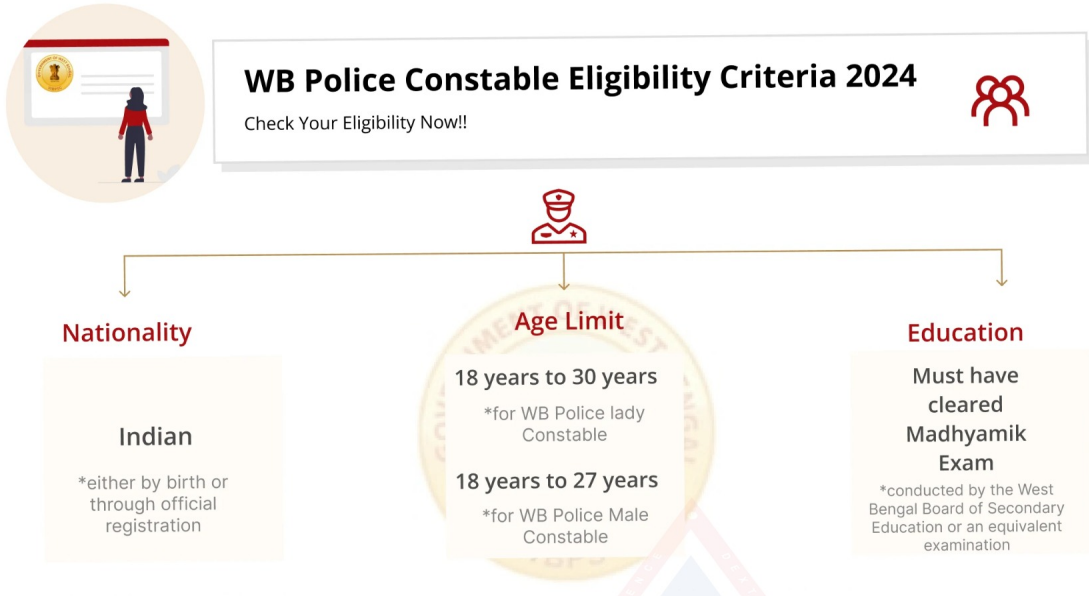

[Source: The Dronas]

Now that you have a comprehensive understanding of the WB Constable Notification 2024 and its specifics, let's explore the eligibility criteria, which is the first step toward reaching your goal. It is essential to thoroughly understand all the eligibility criteria to ensure your eligibility for the examination. The primary eligibility factors include:

Age Limit

- Minimum: 18 years
- Maximum age for WB Police Constable Male: 30 years
- Maximum age for WB Police Lady Constable: 30 years

Education Qualification

- Candidates must have passed the Madhyamik Examination from the WB Board of Secondary Education or any other school examination board in India.
- Knowledge of the Bengali language is necessary (Not applicable for permanent residents of the sub-hill region of Darjeeling and Kalimpong districts).

Nationality

- The candidate must be a citizen of India and possess valid government-issued documents.
- Candidates who are not Indian citizens but are permanently settled in India should be able to produce valid documents issued by the government or any concerned authority.

Previous Experience